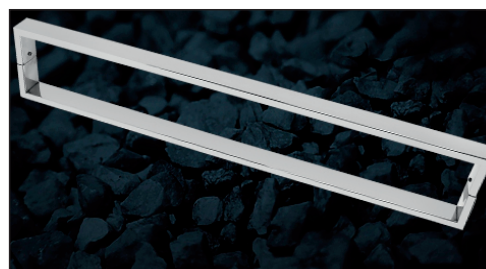

IBIZA

TUBO RETANGULAR

1,5m